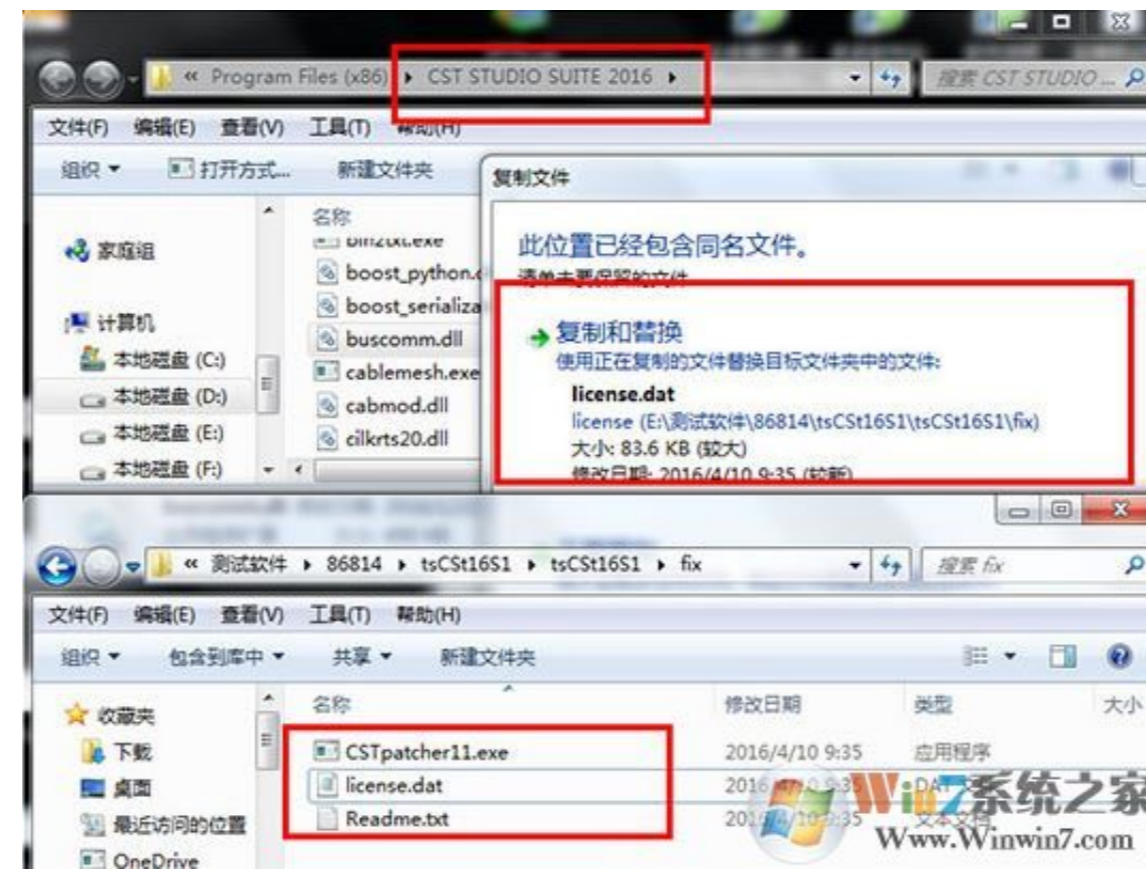

[Cspatcher11.Exe](#)

[Cspatcher11.Exe](#)

---

**est patcher 11.exe download**

est patcher 11.exe download

1dff872cbc